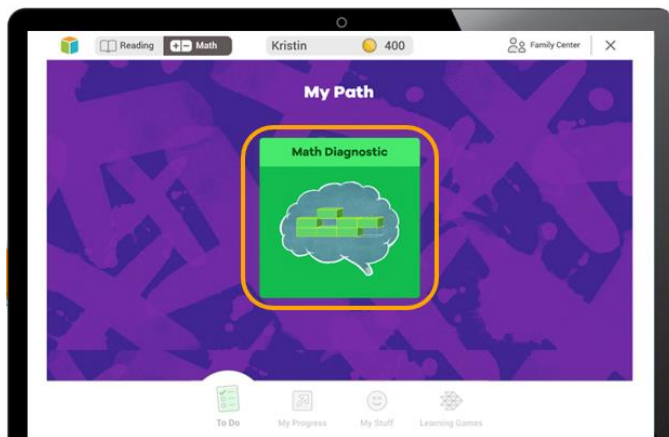

Taking the i-Ready Diagnostics

Login into your google account> go to the upper right hand corner to find the Waffle:

Click on the i-Ready Icon:

Choose a subject:

Next, you will see a page like this:

Select the green button to start your test.