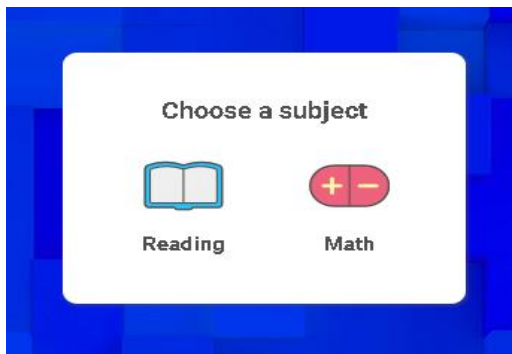

Taking the i-Ready Diagnostics

Login into your google account> go to the upper right hand corner to find the Waffle:

Click on the i-Ready Icon:

Choose a subject:

Next, you will see a page like this:

Select the green button to start your test.

Next you will answer questions.

When you are all done you will see this page:

Helpful tips for parents to give their children:

Helpful Tips

Take your time and **do not rush.**

Read each question and answer choice **carefully.**